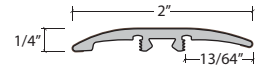

VersaEdge Extra Tall

The VersaEdge Stair Nose combines style and function to enhance the beauty of a staircase or step. For use on flooring with an overall thickness of up to 0.75" (19 mm).

Surface Material: High Wear Resistant Aluminum Oxide Laminate

Core Material: Aluminum