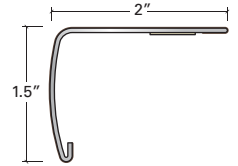

VERSAEDGE APPLICATIONS

"Lock-Down" Install (e.g. Stair Treads)

Laminate/Vinyl/Hardwood/
Engineered Wood

Vinyl/LVT
Alternative
Flush

Adhesive Tape
(Remove Backing to Apply)

Flooring Planks Must Be Glued!

"Floating" Install

Laminate/
Engineered Wood

Vinyl/LVT

Adhesive Tape
DO NOT REMOVE BACKING!

1" Piece of Flooring Nailed & Glued Down

Quarter Round (Standard or Moisture Proof)

Quarter Rounds are used to conceal the required expansion space between the wall and the laminate flooring. Comes as standard MDF or moisture proof.

Surface Material: Decorative Paper

Core Material: Quarter Round: Standard MDF. Moisture Proof Quarter Round: Exterior Grade Composite Wood Product

Slim Cap

Moisture Proof

Surface Material: High Wear Resistant Aluminum Oxide Laminate

Core Material: PVC

SlimTrack

Included with Slim Cap

Material: Cold Roll Steel.