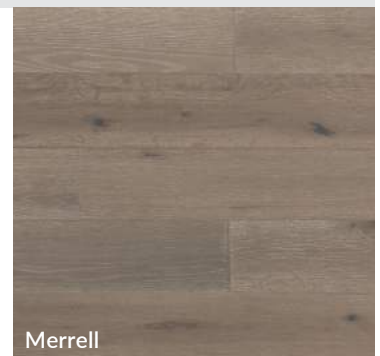

HOMECREST[®]

HARDWOOD FLOORING

More information, pictures,
installation and maintenance
guides available at:
homecrestflooring.com

3/8" ENGINEERED HARDWOOD

SESSIONS PEAK

5" Matte Wirebrushed Hickory

HAMMOND HILLS

6½" x 1.2mm Sliced Face Top Veneer, Matte Wirebrushed White Oak

EMPIRE BLUFF

4", 5", 6½" x 1.2mm Sliced Face Top Veneer, Matte Handscraped Maple

1/2" ENGINEERED HARDWOOD

WELLINGTON POINT

7½" x 2mm Sliced Face Top Veneer, Matte Wirebrushed Hickory

Griggs

Knobstone

Tipsaw

Patton

Wahlfield

WELLINGTON POINT

7½" x 2mm Sliced Face Top Veneer, Matte Wirebrushed White Oak

Baxter