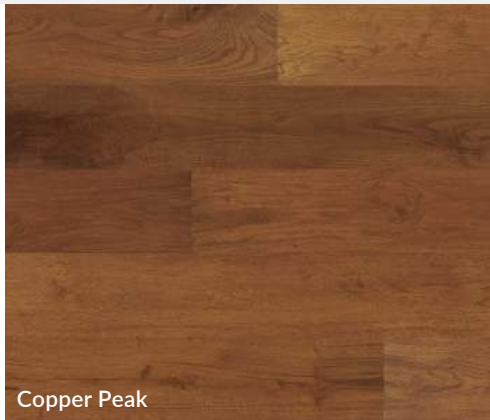

Griggs

Knobstone

Tipsaw

Patton

Wahlfield

WELLINGTON POINT

7½" x 2mm Sliced Face Top Veneer, Matte Wirebrushed White Oak

Baxter