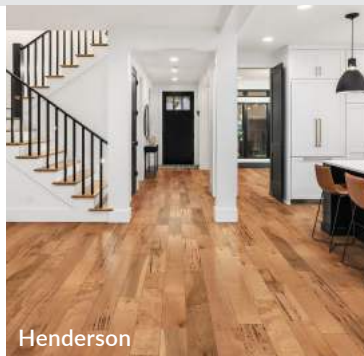

HOMECREST[®]

HARDWOOD FLOORING

More information, pictures,
installation and maintenance
guides available at:
homecrestflooring.com

3/8" ENGINEERED HARDWOOD

SESSIONS PEAK

5" Matte Wirebrushed Hickory

HAMMOND HILLS

6½" x 1.2mm Sliced Face Top Veneer, Matte Wirebrushed White Oak

EMPIRE BLUFF

4", 5", 6½" x 1.2mm Sliced Face Top Veneer, Matte Handscraped Maple

1/2" ENGINEERED HARDWOOD

WELLINGTON POINT

7½" x 2mm Sliced Face Top Veneer, Matte Wirebrushed Hickory

Griggs

Knobstone

Tipsaw

Patton

Wahlfield

WELLINGTON POINT

7½" x 2mm Sliced Face Top Veneer, Matte Wirebrushed White Oak

Baxter