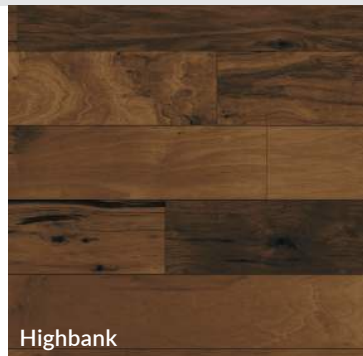

HOMECREST[®]

HARDWOOD FLOORING

More information, pictures,
installation and maintenance
guides available at:
homecrestflooring.com

3/8" ENGINEERED HARDWOOD

SESSIONS PEAK

5" Matte Wirebrushed Hickory

HAMMOND HILLS

6½" x 1.2mm Sliced Face Top Veneer, Matte Wirebrushed White Oak

EMPIRE BLUFF

4", 5", 6½" x 1.2mm Sliced Face Top Veneer, Matte Handscraped Maple

1/2" ENGINEERED HARDWOOD

WELLINGTON POINT

7½" x 2mm Sliced Face Top Veneer, Matte Wirebrushed Hickory

Griggs

Knobstone

Tipsaw

Patton

Wahlfield

WELLINGTON POINT

7½" x 2mm Sliced Face Top Veneer, Matte Wirebrushed White Oak

Baxter