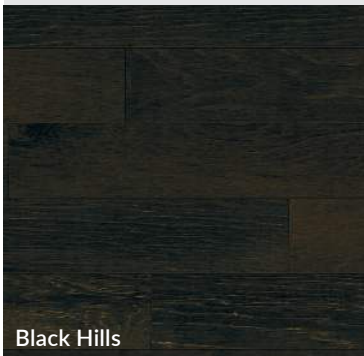

HOMECREST[®]

HARDWOOD FLOORING

More information, pictures,
installation and maintenance
guides available at:
homecrestflooring.com

3/8" ENGINEERED HARDWOOD

SESSIONS PEAK

5" Matte Wirebrushed Hickory

HAMMOND HILLS

6½" x 1.2mm Sliced Face Top Veneer, Matte Wirebrushed White Oak

EMPIRE BLUFF

4", 5", 6½" x 1.2mm Sliced Face Top Veneer, Matte Handscraped Maple

1/2" ENGINEERED HARDWOOD

WELLINGTON POINT

7½" x 2mm Sliced Face Top Veneer, Matte Wirebrushed Hickory

Griggs

Knobstone

Tipsaw

Patton

Wahlfield

WELLINGTON POINT

7½" x 2mm Sliced Face Top Veneer, Matte Wirebrushed White Oak

Baxter