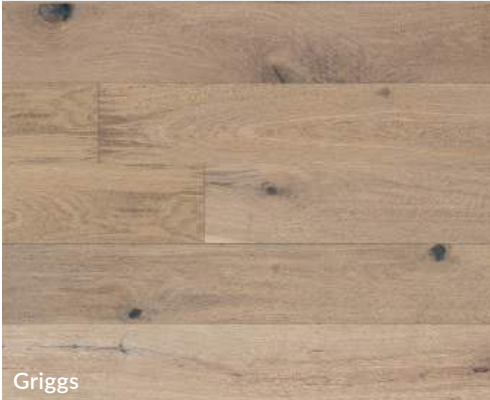

6½" x 1.2mm Sliced Face Top Veneer, Matte Wirebrushed White Oak

EMPIRE BLUFF

4", 5", 6½" x 1.2mm Sliced Face Top Veneer, Matte Handscraped Maple

1/2" ENGINEERED HARDWOOD

WELLINGTON POINT

7½" x 2mm Sliced Face Top Veneer, Matte Wirebrushed Hickory

Griggs

Knobstone

Tipsaw

Patton

Wahlfield

WELLINGTON POINT

7½" x 2mm Sliced Face Top Veneer, Matte Wirebrushed White Oak

Baxter