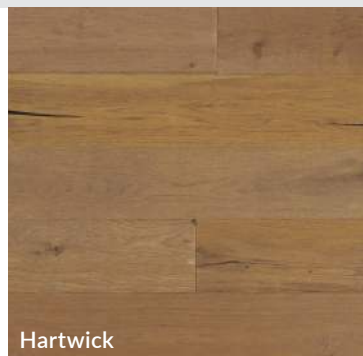

HOMECREST[®]

HARDWOOD FLOORING

More information, pictures,
installation and maintenance
guides available at:
homecrestflooring.com

3/8" ENGINEERED HARDWOOD

SESSIONS PEAK

5" Matte Wirebrushed Hickory

HAMMOND HILLS

6½" x 1.2mm Sliced Face Top Veneer, Matte Wirebrushed White Oak

EMPIRE BLUFF

4", 5", 6½" x 1.2mm Sliced Face Top Veneer, Matte Handscraped Maple

1/2" ENGINEERED HARDWOOD

WELLINGTON POINT

7½" x 2mm Sliced Face Top Veneer, Matte Wirebrushed Hickory

Griggs

Knobstone

Tipsaw

Patton

Wahlfield

WELLINGTON POINT

7½" x 2mm Sliced Face Top Veneer, Matte Wirebrushed White Oak

Baxter