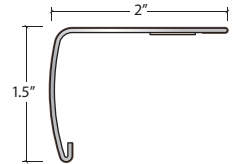

VERSAEDE APPLICATIONS

"Lock-Down" Install (e.g. Stair Treads)

Laminate/Vinyl/Hardwood/Engineered Wood
Vinyl/LVT Alternative Flush