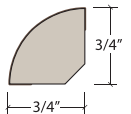

FOR MORE DETAILED INSTALLATION INFORMATION, TIPS, AND ADVICE GO TO: INSTALLATIONADVICE.COM