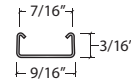

SlimTrack

Included with Slim Cap

Material: Cold Roll Steel.