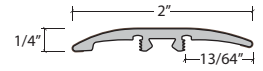

VersaEdge Extra Tall

The VersaEdge Stair Nose combines style and function to enhance the beauty of a staircase or step. For use on flooring with an overall thickness of up to 0.75" (19 mm).

Surface Material: High Wear Resistant Aluminum Oxide Laminate

Core Material: Aluminum