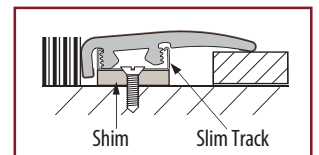

Versatrack Shim

Included with Slim Cap

Quarter Round (Standard or Moisture Proof)

Quarter Rounds are used to conceal the required expansion space between the wall and the flooring. Comes as standard MDF or moisture proof.

Surface Material:

Core Material: Quarter Round: Standard MDF.

Moisture Proof Quarter Round: Exterior Grade Composite Wood Product

FOR MORE DETAILED INSTALLATION INFORMATION, TIPS, AND ADVICE GO TO: INSTALLATIONADVICE.COM