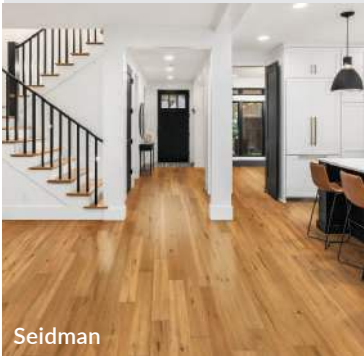

### BRANSON HILLS

5" Matte Wirebrushed White Oak

Seidman

Ventana

Townsend

Camelot