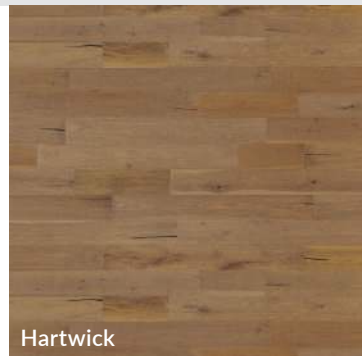

### BRANSON HILLS

5" Matte Wirebrushed White Oak

Seidman

Ventana

Townsend

Camelot

### HAMMOND HILLS

6 1/2" x 1.2mm Sliced Face Top Veneer, Matte Wirebrushed White Oak

Adena

Hartwick

Merrell