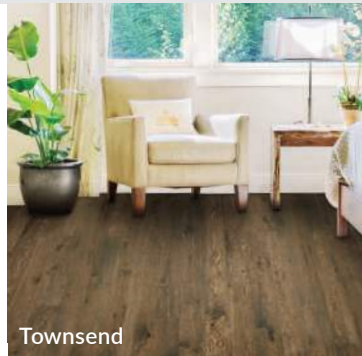

### BRANSON HILLS

5" Matte Wirebrushed White Oak

Seidman

Ventana

Townsend

Camelot

### HAMMOND HILLS

6 1/2" x 1.2mm Sliced Face Top Veneer, Matte Wirebrushed White Oak

Adena

Hartwick

Merrell