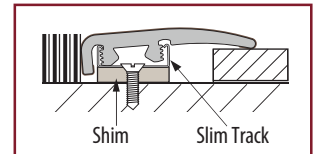

Versatrack Shim

Included with Slim Cap

Quarter Round (Standard or Moisture Resistant)

Quarter Rounds are used to conceal the required expansion space between the wall and the flooring. Comes as standard MDF or moisture resistant.

Surface Material:

Core Material: Quarter Round: Standard MDF.

Moisture Proof Quarter Round: Exterior Grade Composite Wood Product

FOR MORE DETAILED INSTALLATION INFORMATION, TIPS, AND ADVICE GO TO: INSTALLATIONADVICE.COM