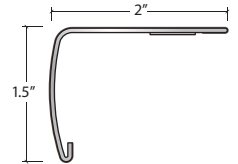

VERSAEDGE APPLICATIONS

"Lock-Down" Install (e.g. Stair Treads)

Laminate/Vinyl/Hardwood/Engineered Wood
Vinyl/LVT Alternative Flush