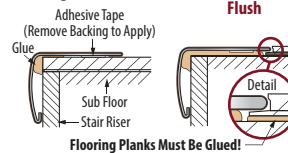

COORDINATING MOLDINGS

for

Cascade Summit

WATERPROOF FLOORING

Technical Information

Slim Trim

LVT Transition/Reducer with track
3-in-1: Reducer, T-Molding, & End Cap

VersaEdge Extra Tall

Stair Nose – 1.5" Height

Moisture Resistant Quarter Round

Versatrack

For Flooring 1/4-3/8" (6-9.5 mm)
Optional Use with Reducer, T-Molding, & End Cap

Versatrack Shim

Slim Cap

All Moldings are 94" Long

SlimTrim

Functions as a Reducer, T-Molding, and End Cap.

Surface Material: High Wear Resistant Aluminum Oxide Laminate

Core Material: PVC

VersaEdge Extra Tall

The VersaEdge Stair Nose combines style and function to enhance the beauty of a staircase or step. For use on flooring with an overall thickness of up to 0.75" (19 mm).

Surface Material: High Wear Resistant Aluminum Oxide Laminate

Core Material: Aluminum

VERSAEDGE APPLICATIONS

"Lock-Down" Install (e.g. Stair Treads)

Laminate/Vinyl/Hardwood/Engineered Wood
Vinyl/LVT Alternative Flush

"Floating" Install

Laminate/Engineered Wood
Vinyl/LVT

Slim Cap

Slim Cap is used to transition from vinyl to carpet, masonry (fireplaces), sliding doors and other exterior door jambs.

Surface Material: High Wear Resistance Aluminum Oxide Laminate

Core Material: PVC

SlimTrack

Included with Slim Cap

Material: Cold Roll Steel.

Versatrack Shim

Included with Slim Cap

Quarter Round (Standard or Moisture Resistant)

Quarter Rounds are used to conceal the required expansion space between the wall and the flooring. Comes as standard MDF or moisture resistant.

Surface Material:

Core Material: Quarter Round: Standard MDF.

Moisture Proof Quarter Round: Exterior Grade Composite Wood Product

FOR MORE DETAILED INSTALLATION INFORMATION, TIPS, AND ADVICE GO TO: INSTALLATIONADVICE.COM