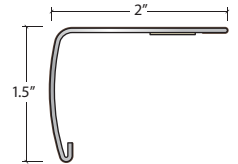

VERSAEDGE APPLICATIONS

"Lock-Down" Install (e.g. Stair Treads)

Laminate/Vinyl/Hardwood/Engineered Wood
Vinyl/LVT Alternative Flush