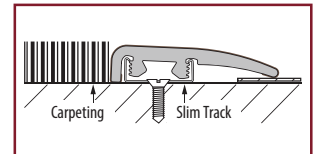

Versatrack Shim

Included with Slim Cap

Quarter Round (Standard or Moisture Resistant)

Quarter Rounds are used to conceal the required expansion space between the wall and the flooring. Comes as standard MDF or moisture resistant.

Surface Material:

Core Material: Quarter Round: Standard MDF.

Moisture Proof Quarter Round: Exterior Grade Composite Wood Product

wall and the flooring. Comes as standard MDF or moisture proof.

FOR MORE DETAILED INSTALLATION INFORMATION, TIPS, AND ADVICE GO TO: INSTALLATIONADVICE.COM