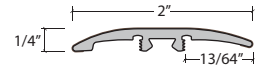

VersaEdge Extra Tall

The VersaEdge Stair Nose combines style and function to enhance the beauty of a staircase or step. For use on flooring with an overall thickness of up to 0.75" (19 mm).

Surface Material: High Wear Resistant Aluminum Oxide Laminate

Core Material: Aluminum