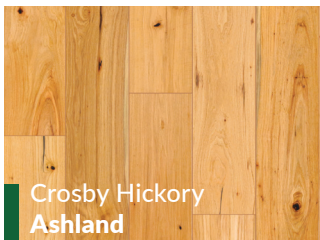

## ■ TEXAS TIMBER OAK

Engineered  $\frac{3}{8}$ " x  $7\frac{1}{2}$ " x random length up to 75"  
1.2mm sliced face White Oak veneer. 38.9 sf/carton.  
35 year finish, Limited lifetime structure warranty