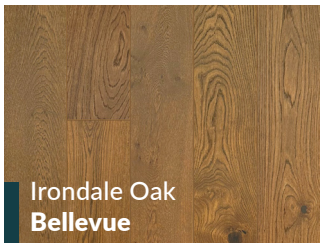

HOMECREST HARDWOOD

■ IRONDALE OAK

Engineered $\frac{3}{8}$ " x $7\frac{1}{2}$ " x random length up to 72.75"
3mm sawn face White Oak veneer. 23.32 sf/carton.
50 year finish, Limited lifetime structure warranty

■ BALDWIN HICKORY

Engineered $\frac{3}{8}$ " x $7\frac{1}{2}$ " x random length up to 75.75"
3mm sliced face Hickory veneer. 30.92 sf/carton.
50 year finish, Limited lifetime structure warranty

■ WELLINGTON HICKORY & OAK

Engineered $\frac{1}{2}$ " x $7\frac{1}{2}$ " x random length up to 75"
2mm sliced face veneer. 31.29 sf/carton.
50 year finish, Limited lifetime structure warranty

■ CROSBY HICKORY

Engineered $\frac{1}{2}$ " x $7\frac{1}{2}$ " x random length up to 75"
1.2mm sliced face Hickory veneer. 23.4 sf/carton.
35 year finish, Limited lifetime structure warranty

■ TEXAS TIMBER OAK

Engineered $\frac{3}{8}$ " x $7\frac{1}{2}$ " x random length up to 75"
1.2mm sliced face White Oak veneer. 38.9 sf/carton.
35 year finish, Limited lifetime structure warranty

Room Visualizer
See floors in your space!